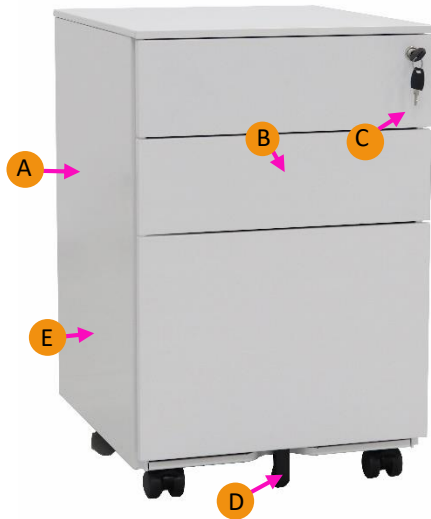

SP2 Pedestal

Design:2022

SP2 Pedestal

A - Subtle premium powder coat finish

B - Full extension ball bearing sliders

C - Interchangeable key lock and barrel system

D - Locking castors with 5th wheel for counterweight protection

E - Environmentally friendly with 30% recycled raw material

SP2-W
(Pearl white)

SP2-B
(Satin black)

Premium power coat finish available stockexpress.® | For indent finish please check stock level

Pencil tray

Full extension drawer

Fifth castor for stability

Filing drawer

Interchangeable lock barrels and master key

Options:

Specified Powder coat to full unit | Specified Powder coat to drawer front and/or top panel only | Cushion top in local fabric