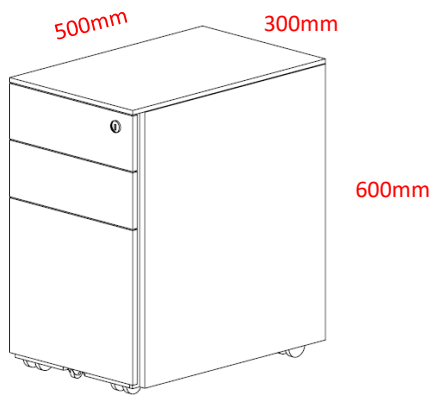

Premium powder coat finish available stockexpress.®

Options:

Specified Powder coat to full unit | Specified Powder coat to drawer front and/or top panel only | Cushion top in local fabric