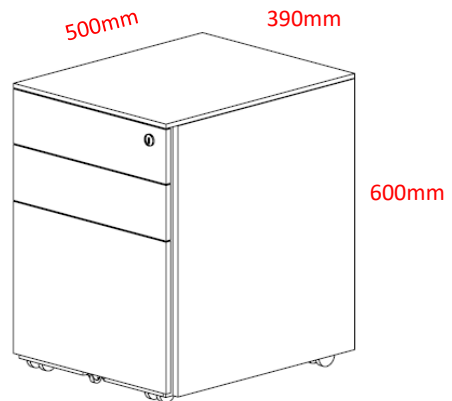

Premium power coat finish available stockexpress.® | For indent finish please check stock level

Options:

Specified Powder coat to full unit | Specified Powder coat to drawer front and/or top panel only | Cushion top in local fabric